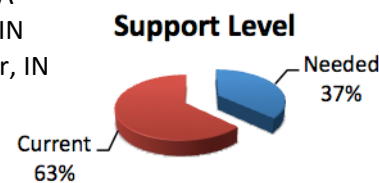

Upcoming Schedule of Meetings

- March 20 – Curwensville, PA
- March 23-27 – Terra Haute, IN
- March 29 -April 3 – Trafalgar, IN
- April 6 – Greenfield, IN
- April 10 – Vinton, IA
- April 17 – Beecher City, IL